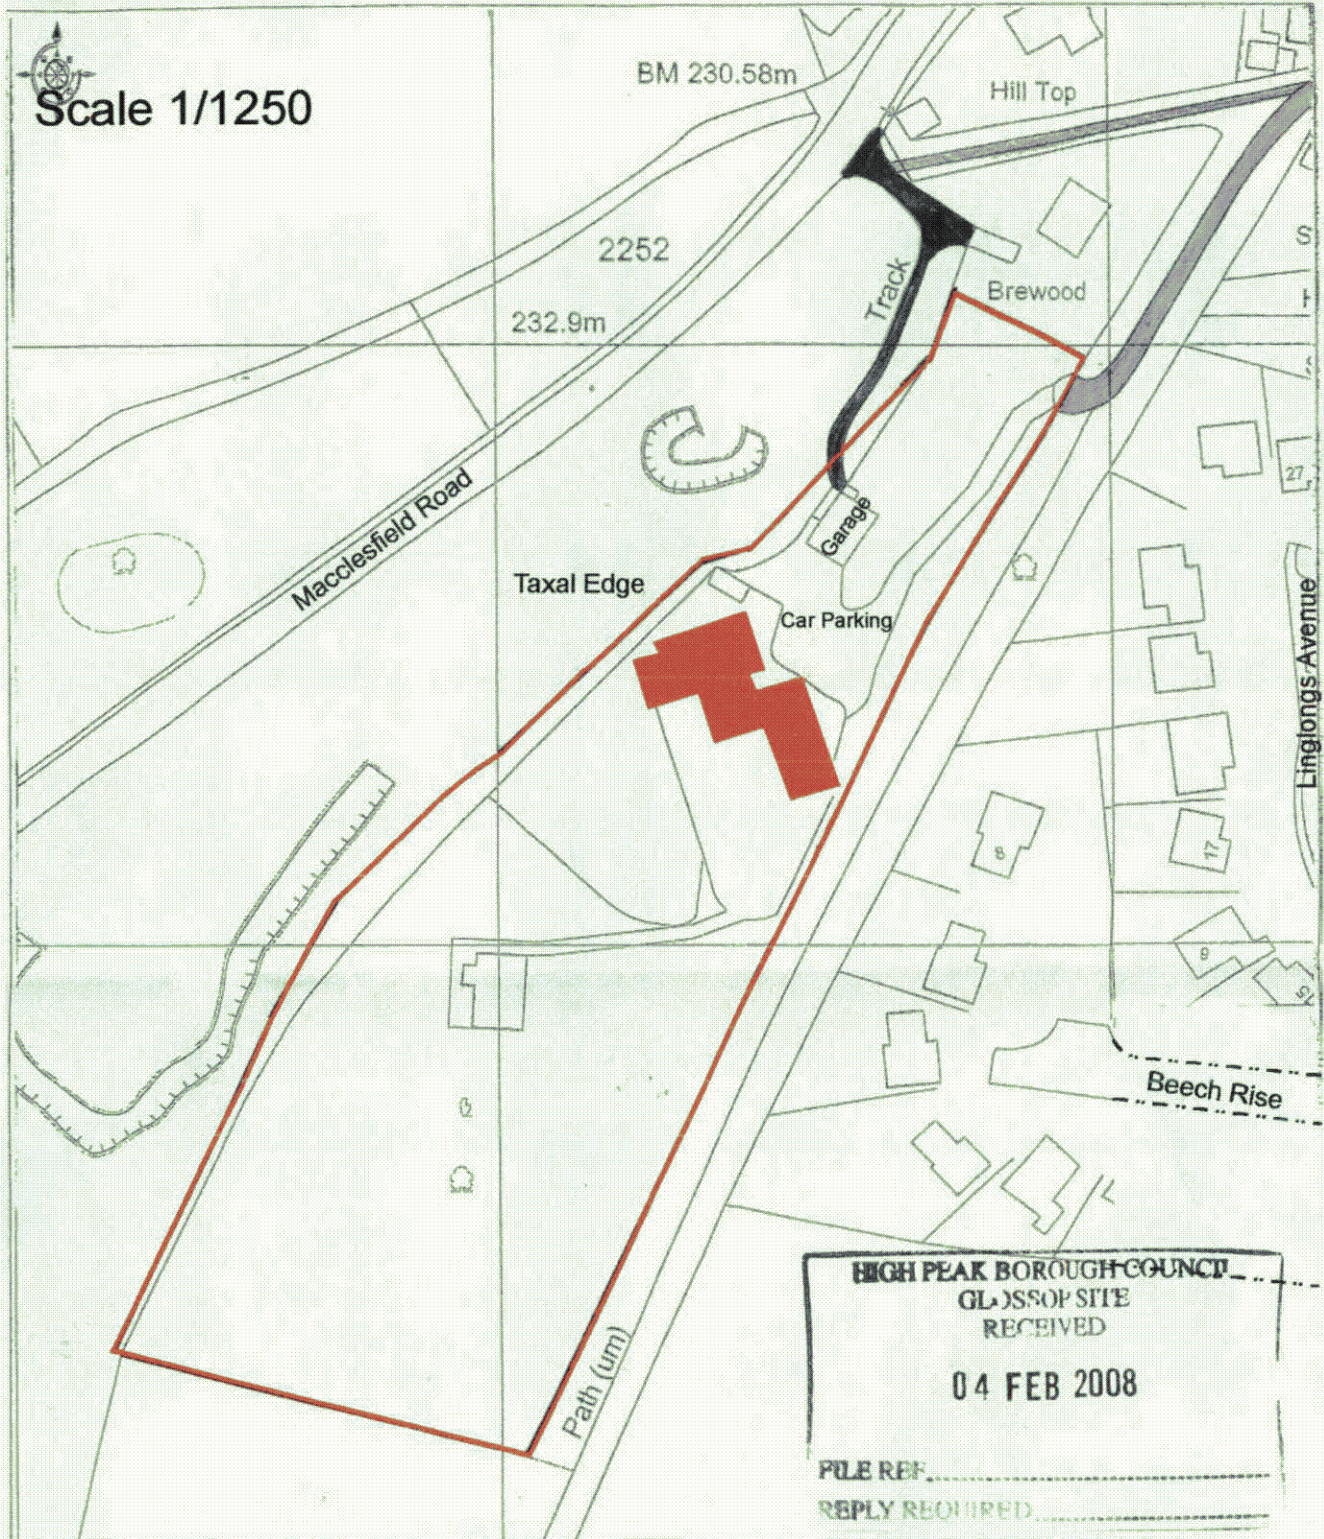

# Location Plan 2

HPK/2008 / 0069

## Taxal Edge, Macclesfield Road, Whaley Bridge

Application Site edged Red and Property to be changed to use as family dwelling house blocked in Red

Reproduced from Ordnance Survey mapping with the permission of the Controller of Her Majesty's Stationary Office. Crown Copyright