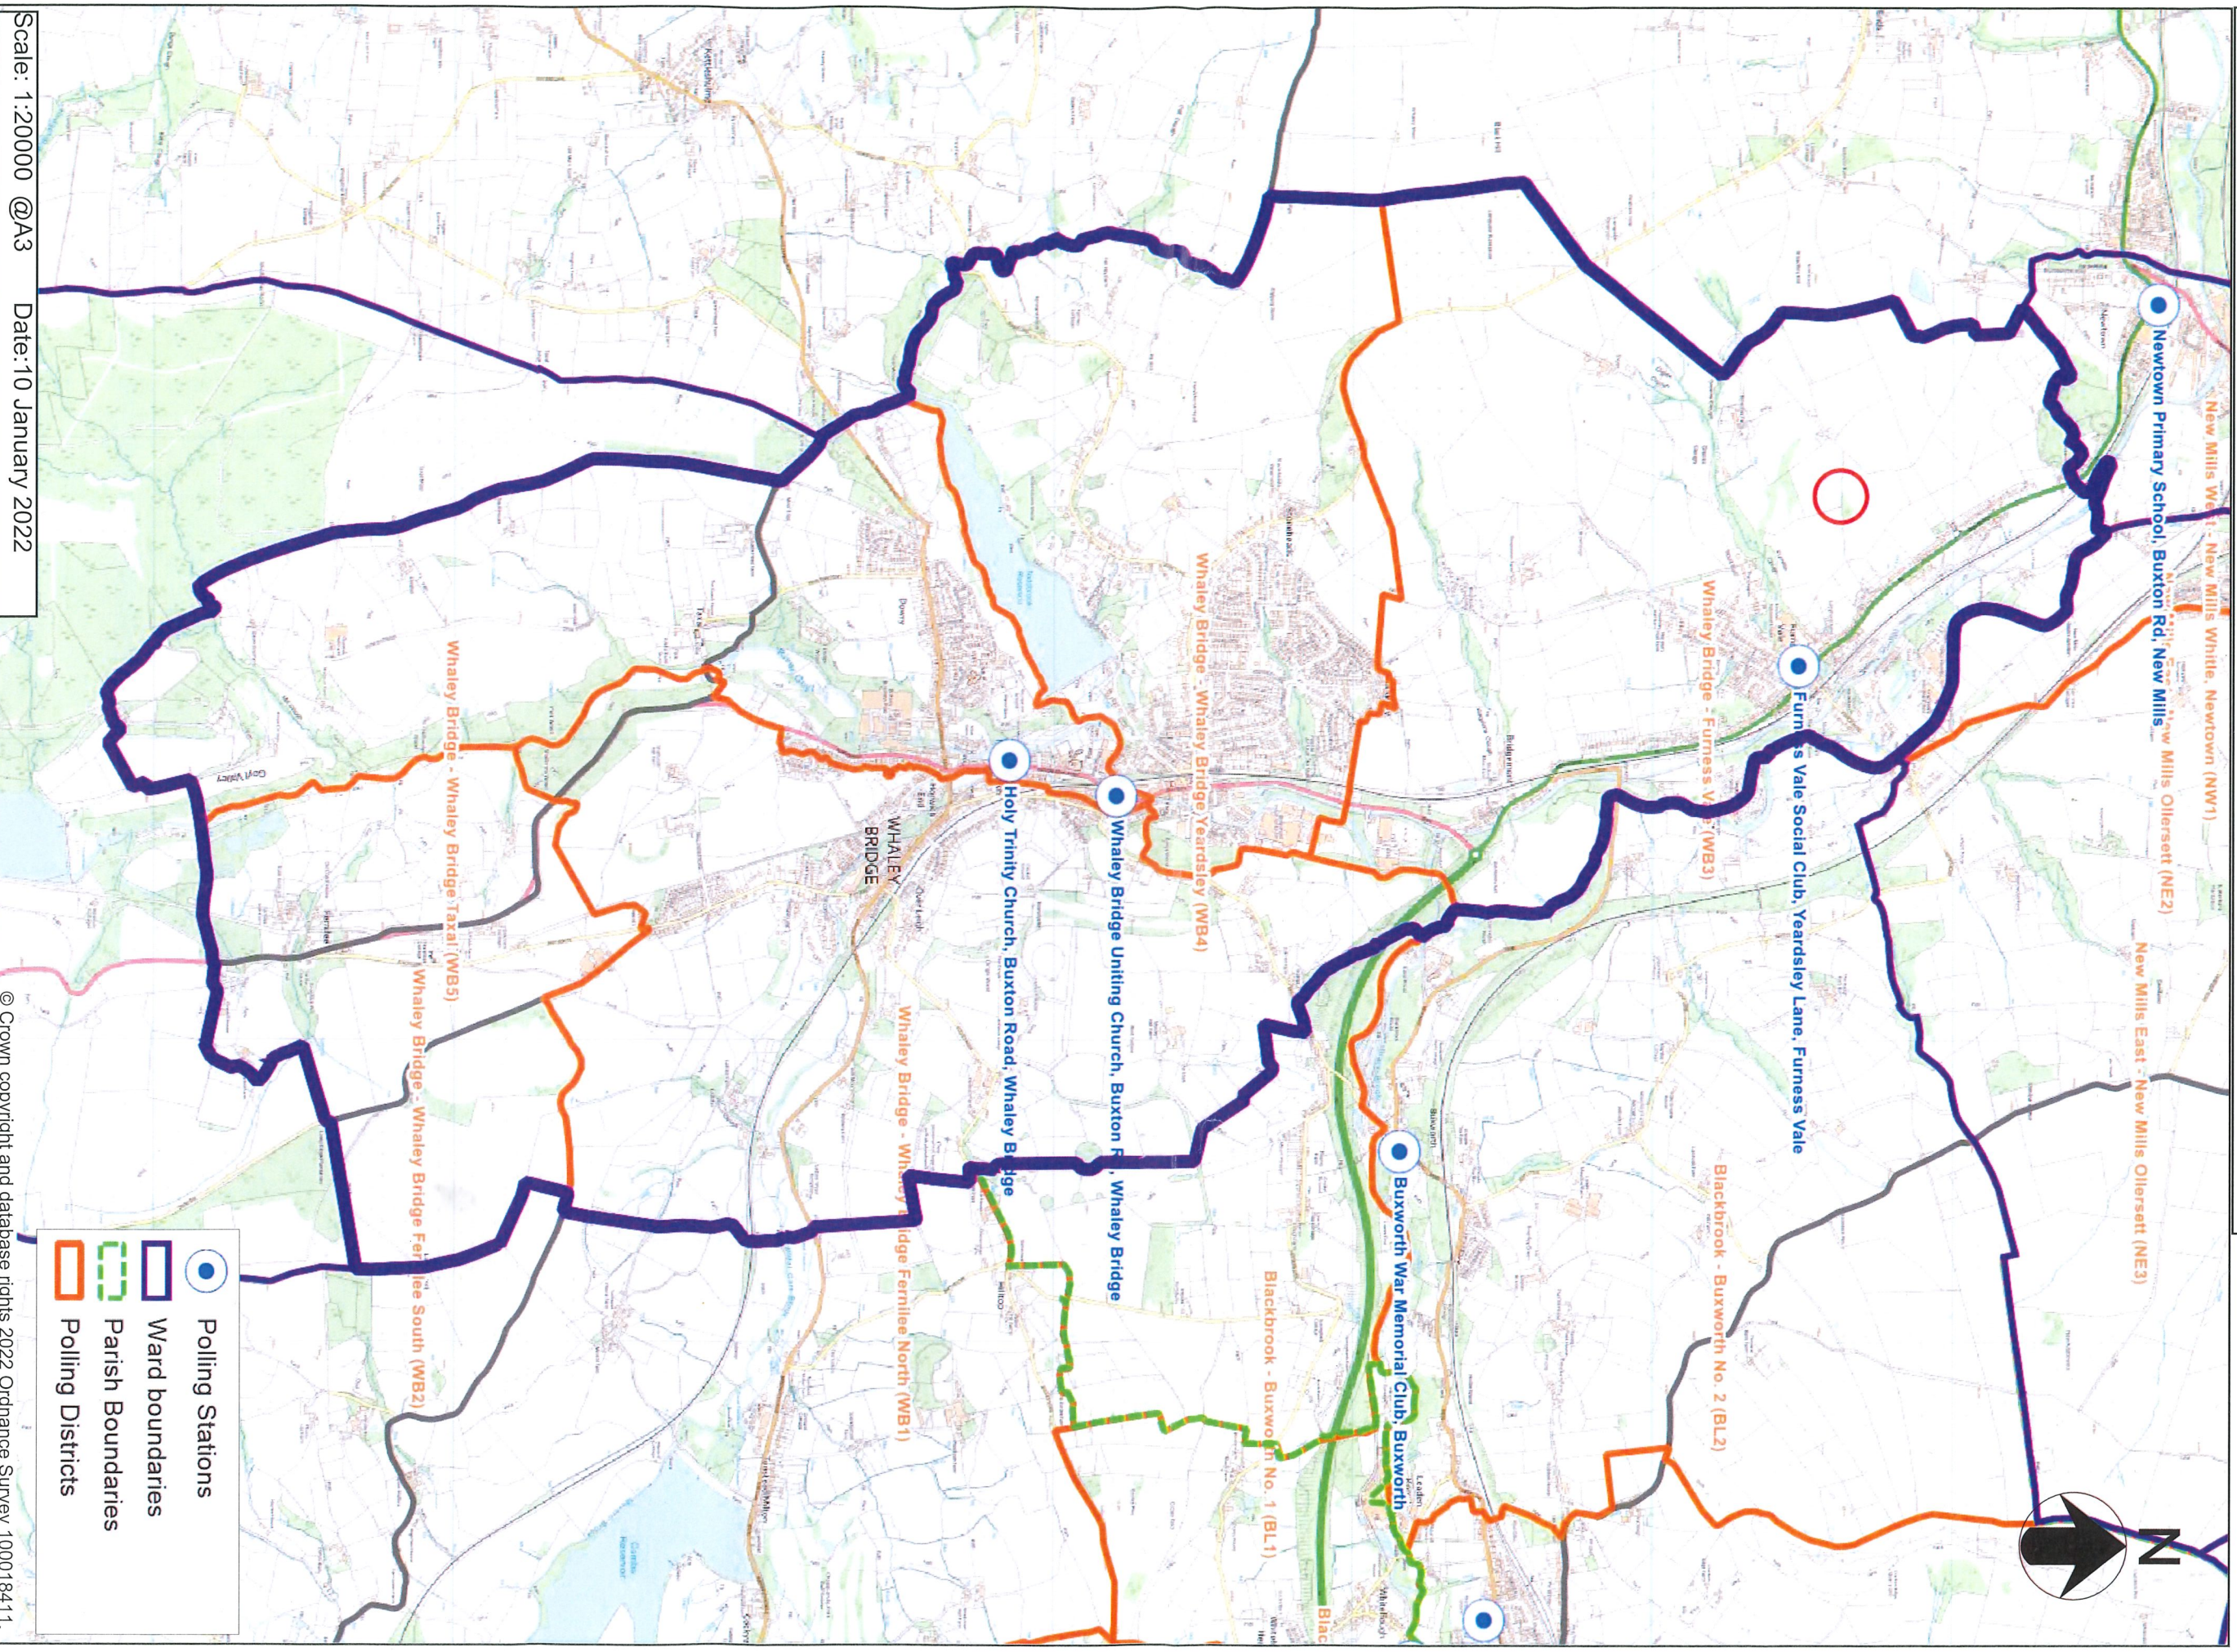

# Whaley Bridge Ward

Scale: 1:20000 @A3 Date:10 January 2022